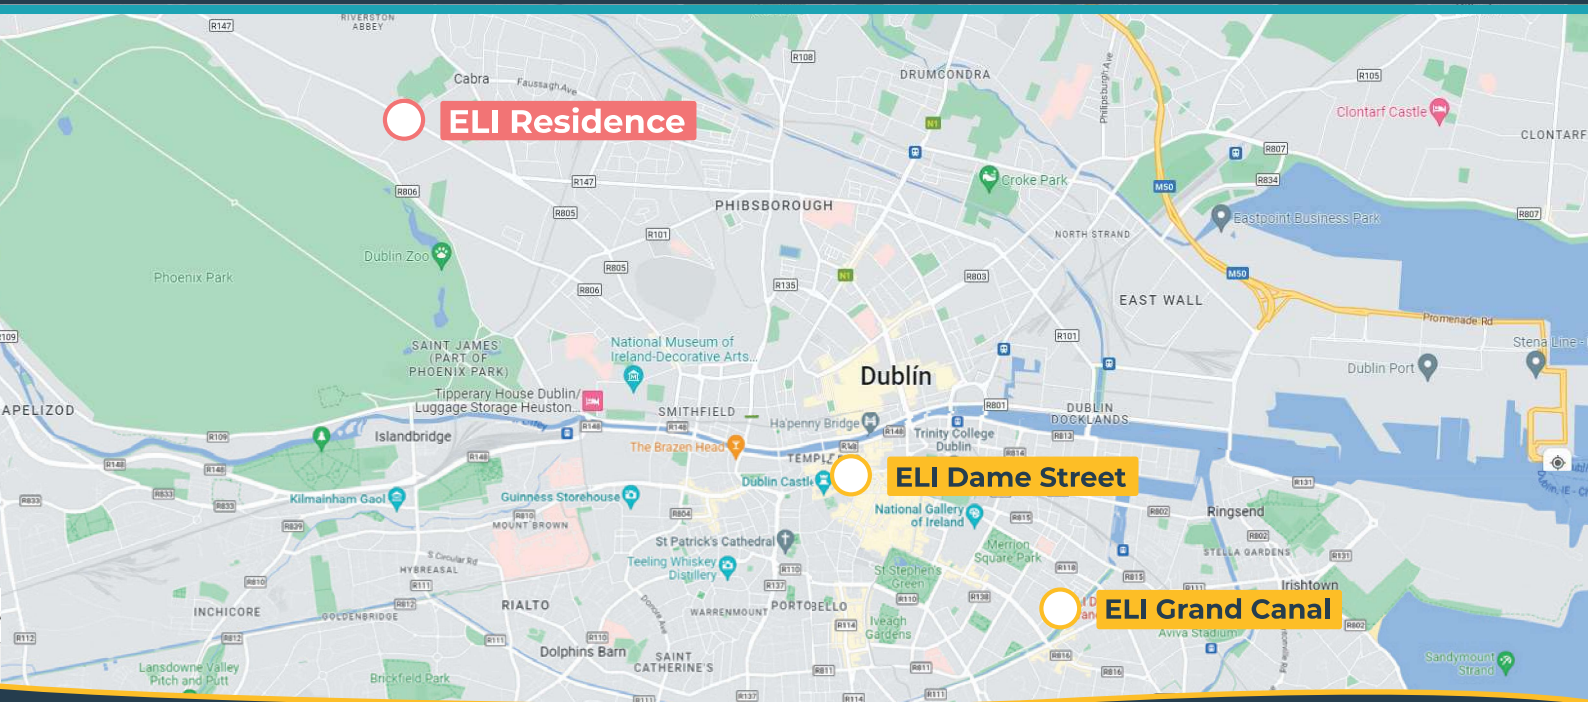

About the facilities

- 33 bed private ELI residence with shared rooms
- 20 minutes from Dublin city on bike
- Free WIFI and utilities included
- Self-catering shared kitchen (no food supplied)

Kitchen Pack:
1 x plate/ fork/ knife/ spoon/ glass

Bedroom Pack:
1 x duvet/ pillow

Public laundry within 5-minute walk

5 minutes to local shops and food outlets